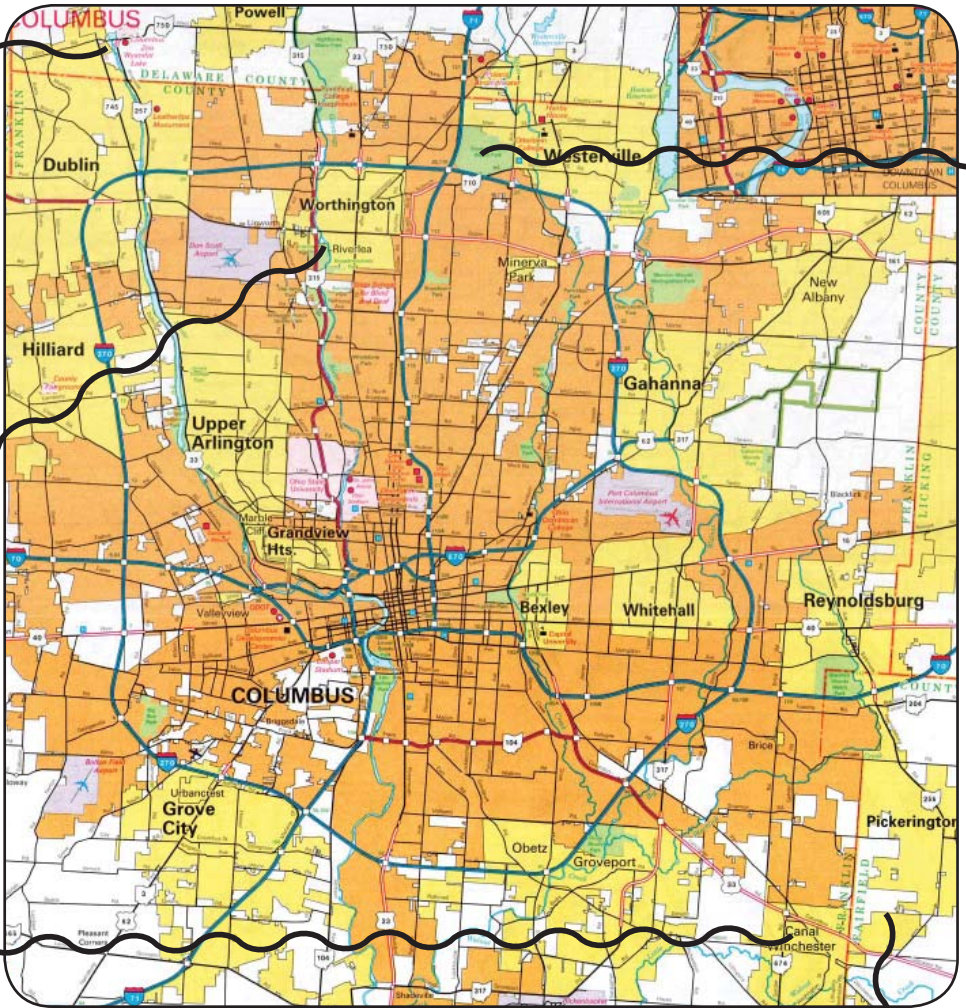

471 East Broad Street

Columbus, Ohio 43215

{upcoming exhibits}

The Ohio State Fair Fine Arts Exhibition

July 28-August 8, 2010

Jurors: James K. Alicea, Annegreth Nill &

Melissa Vogley Woods

Ohio Expo Center

Columbus, Ohio

Above: *The Meadow at Highbanks Park*, by Katherine N. Crowley, 2010.

{discover columbus metro parks}

Glacier Ridge

Named for the end moraine that was left behind when the Wisconsin Glacier retreated some 12,000 to 17,000 years ago, much of this Metro Park was used as farm land. -*Two Trees*, Glacier Ridge. 2010.

Pickerington Ponds

Designated as one of Ohio's Important Birding Areas by Audubon Ohio, Pickerington Ponds is a premier spot for observing more than 260 species of birds. -*Pickerington Ponds*. 2009.

Inniswood